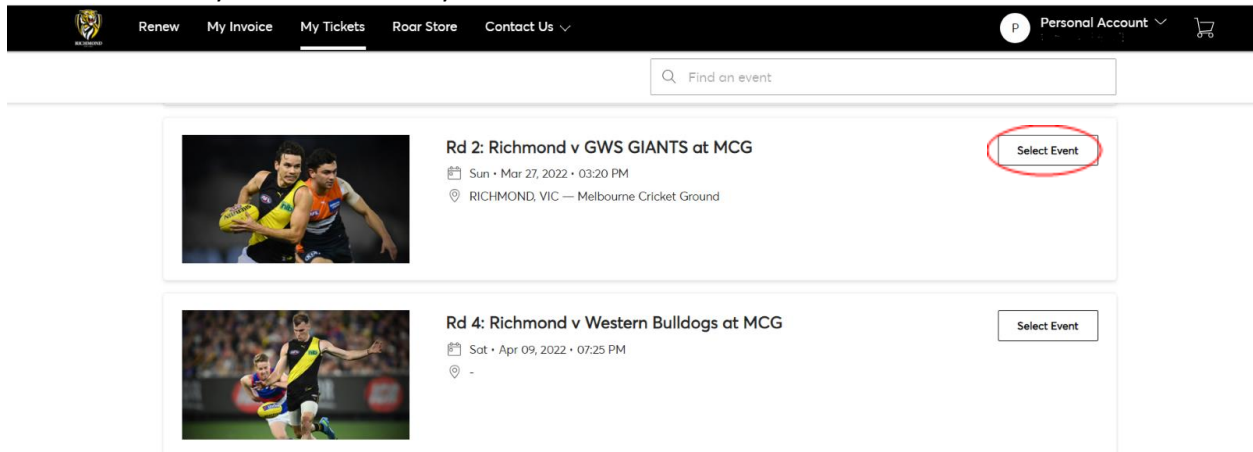

Step 3:

Select the match you wish to return your seat for